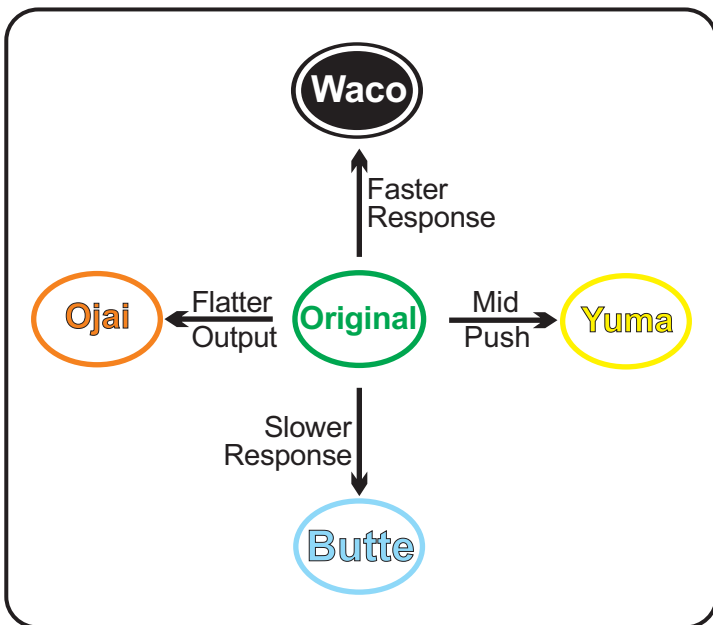

“Yuma” and “Ojai” - $135_{us} “Waco” and “Butte” - $145_{us}